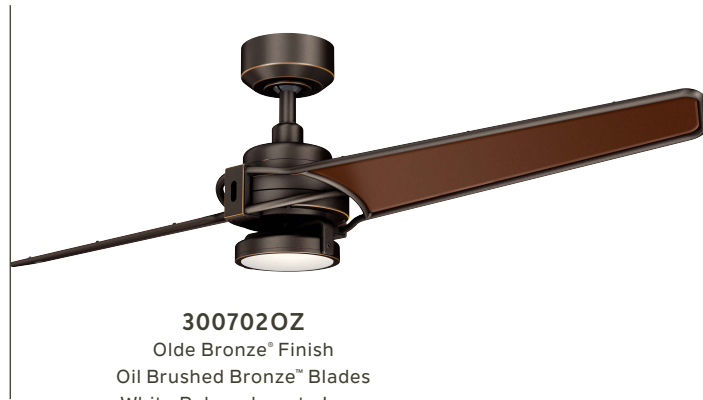

ADJUSTABLE  
LED LIGHT

*Shown: 300702NI Brushed Nickel Finish, White Polycarbonate Lens with Champagne Blades*

# 56" Xety™ LED

**300702OZ**  
Olde Bronze® Finish  
Oil Brushed Bronze™ Blades  
White Polycarbonate Lens